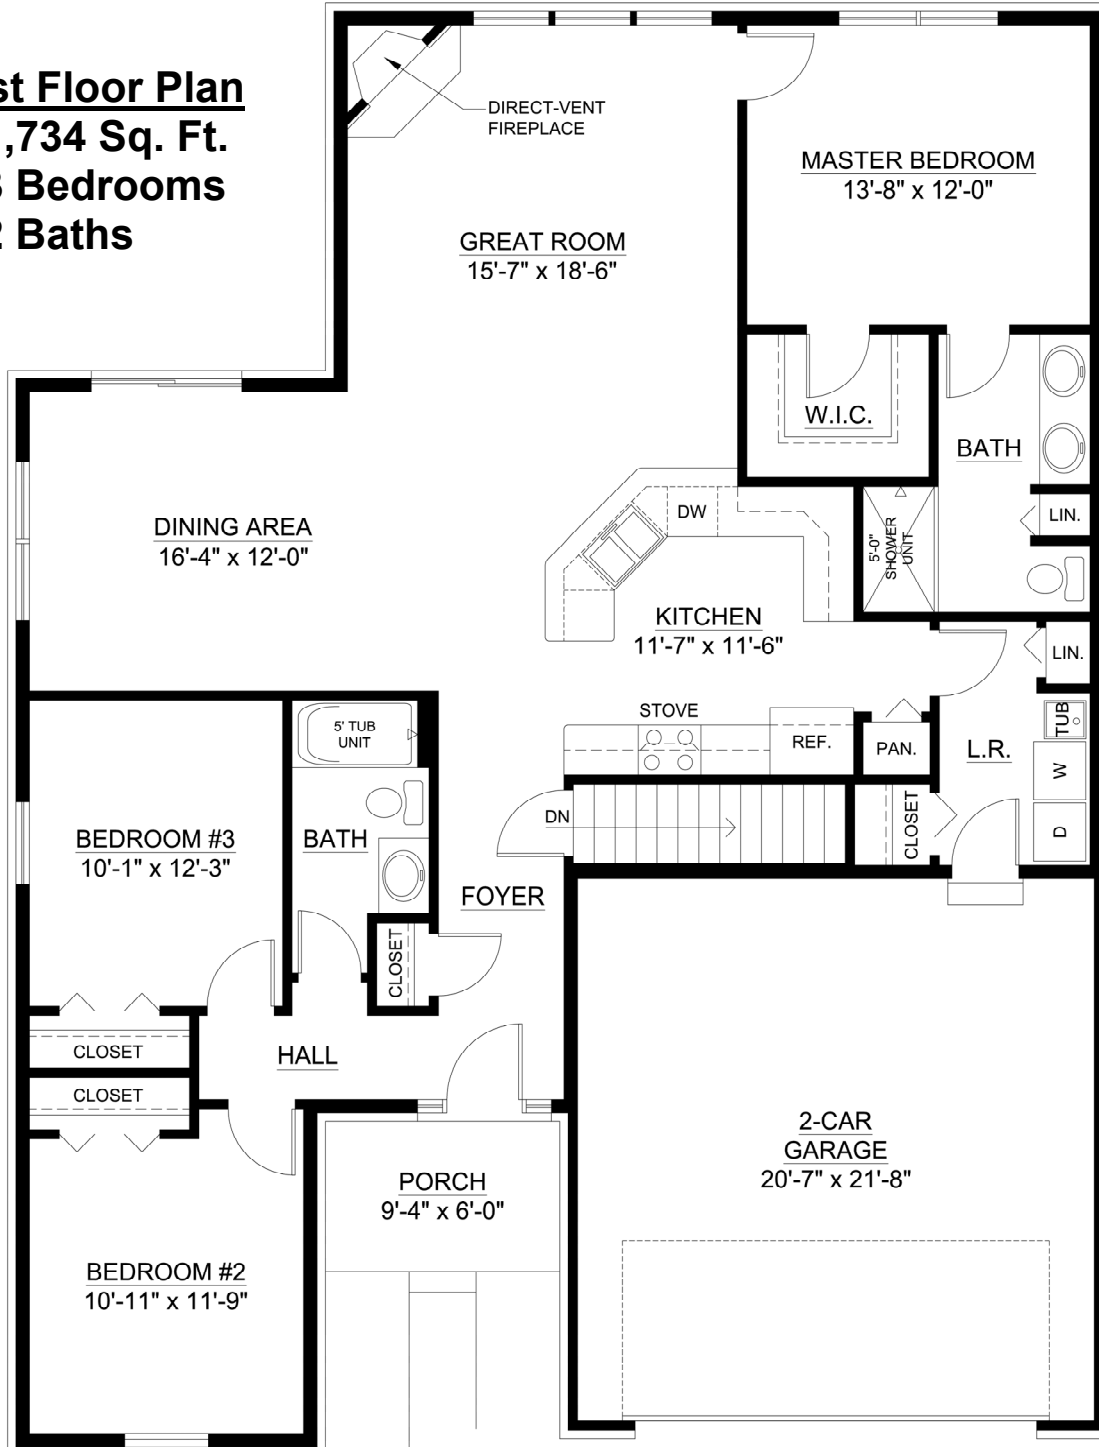

The Princeton

First Floor Plan

- 1,734 Sq. Ft.
- 3 Bedrooms
- 2 Baths

www.myphhome.com

For more information call Laura Moore at (248) 390-7792

The floor plans and elevations are an artist's depiction and are meant as a guide. Renderings do not accurately depict the legal description of the property, boundaries, or dimensions. We cannot provide any guarantees that the actual elevation will not differ from the artist's depiction. The builder reserves the right to make changes in prices, materials, or specifications without notice or obligation.