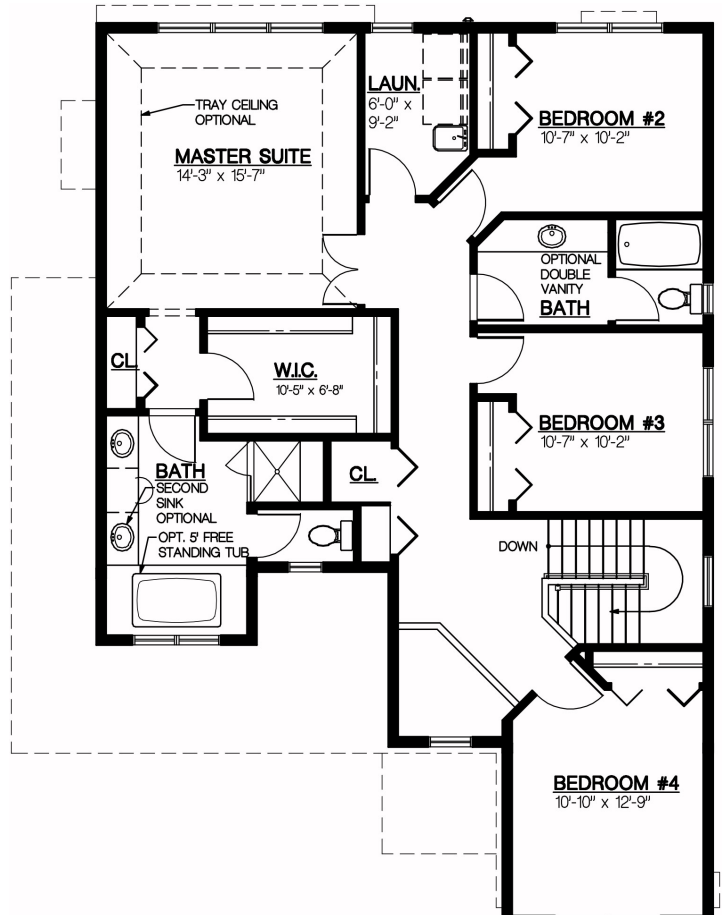

The Manchester

4 Bedrooms

First Floor

- 2,556 Sq. Ft.
- 4 Bedrooms
- 2.5 Baths

Second Floor

www.myphome.com
Laura 248.390.7792

The floor plans and elevations are an artist's depiction and are meant as a guide. Renderings do not accurately depict the legal description of the property, boundaries, or dimensions. We cannot provide any guarantees that the actual elevation will not differ from the artist's depiction. The builder reserves the right to make changes in prices, materials, or specifications without notice or obligation.