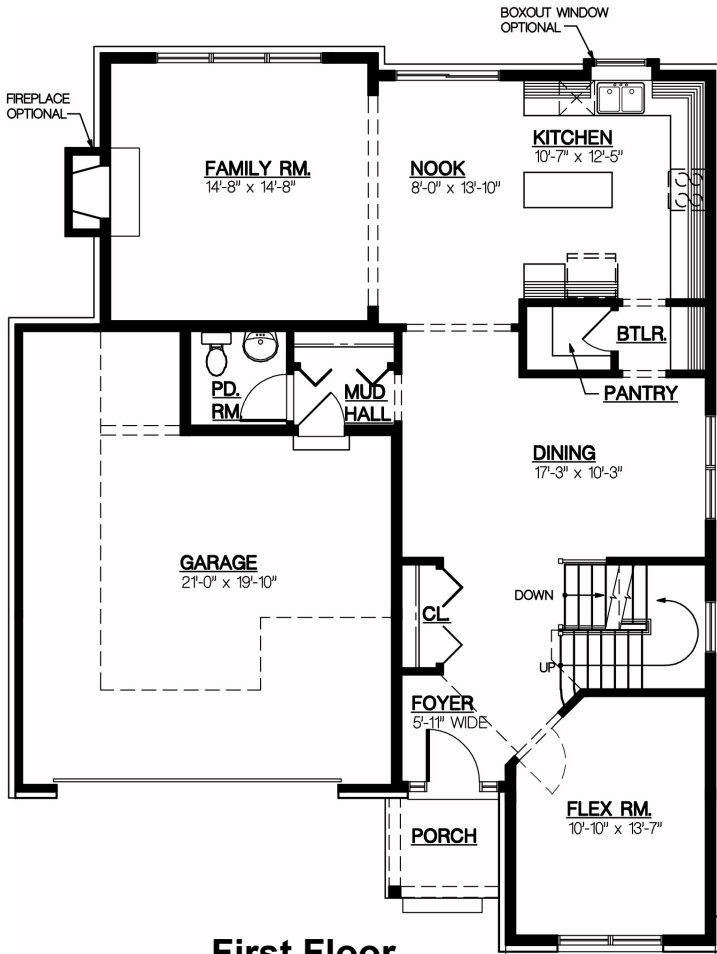

The Manchester

4 Bedrooms

First Floor

- 2,556 Sq. Ft.
- 4 Bedrooms
- 2.5 Baths

Second Floor

www.myphome.com
Laura 248.390.7792

The floor plans and elevations are an artist's depiction and are meant as a guide. Renderings do not accurately depict the legal description of the property, boundaries, or dimensions. We cannot provide any guarantees that the actual elevation will not differ from the artist's depiction. The builder reserves the right to make changes in prices, materials, or specifications without notice or obligation.