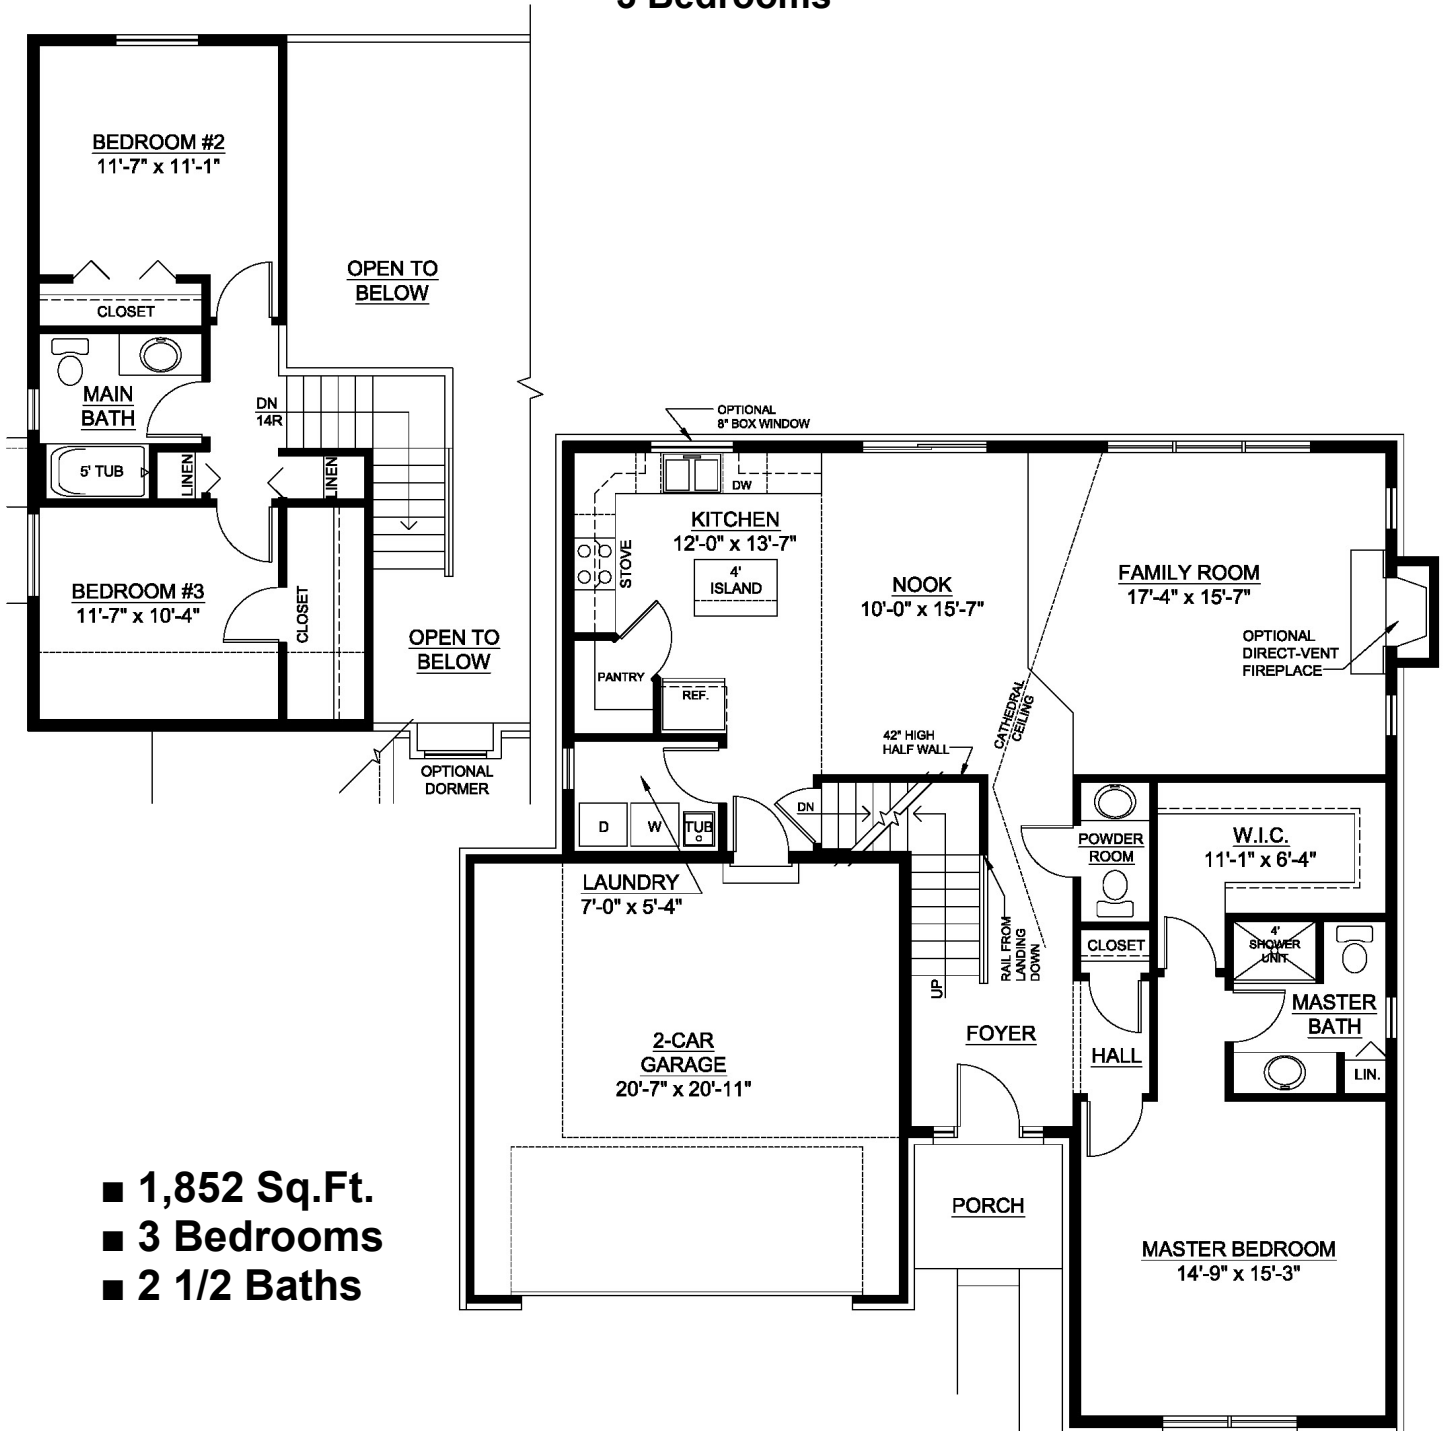

The Lofton

3 Bedrooms

- 1,852 Sq.Ft.
- 3 Bedrooms
- 2 1/2 Baths

www.myphhome.com

For more information call Laura Moore at (248) 390-7792

The floor plans and elevations are an artist's depiction and are meant as a guide. Renderings do not accurately depict the legal description of the property, boundaries, or dimensions. We cannot provide any guarantees that the actual elevation will not differ from the artist's depiction. The builder reserves the right to make changes in prices, materials, or specifications without notice or obligation.