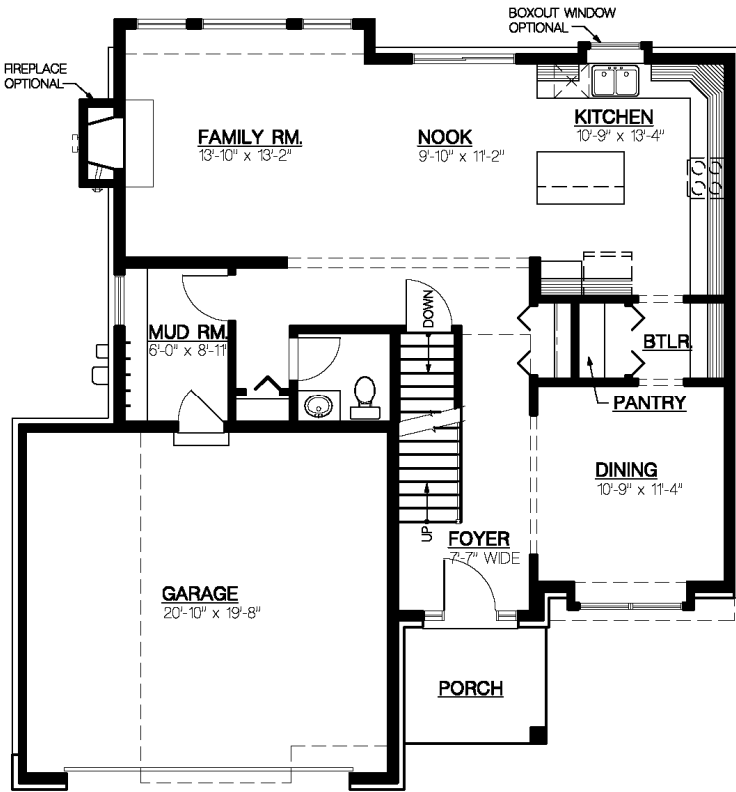

# The Rathmore

## 4 Bedrooms

### First Floor

- 2,182 Sq. Ft.
- 4 Bedrooms
- 2.5 Baths