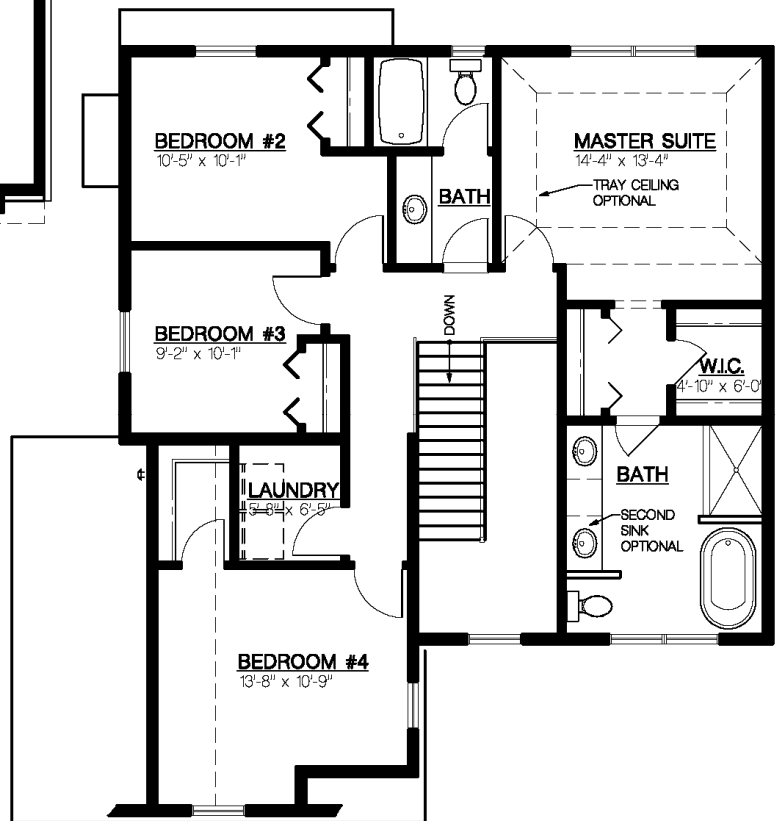

# The Rathmore

## 4 Bedrooms

### First Floor

- 2,182 Sq. Ft.
- 4 Bedrooms
- 2.5 Baths