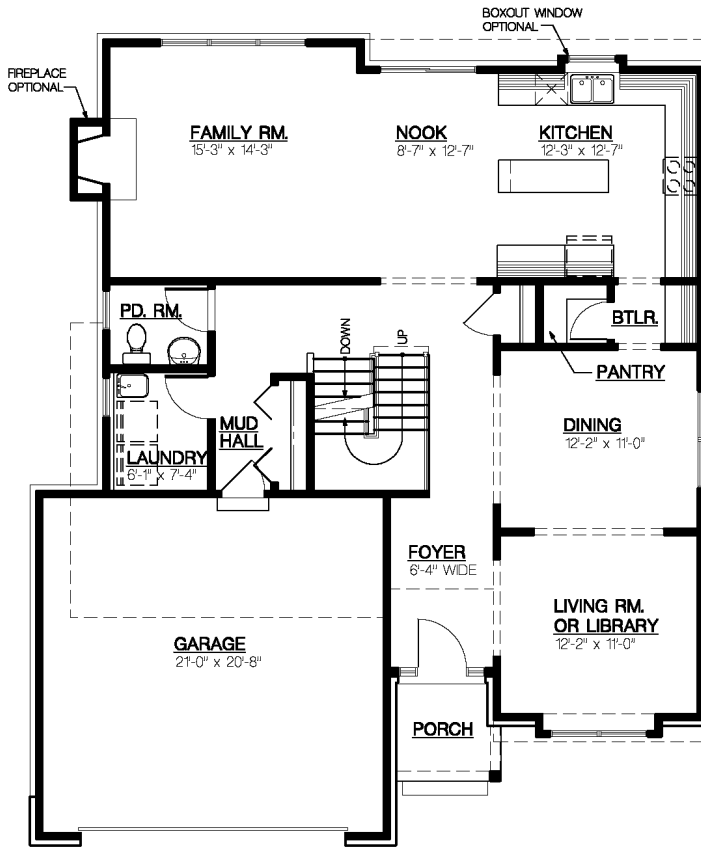

## The Stratford 4 Bedrooms

**First Floor**

- 2,690 Sq. Ft.
- 4 Bedrooms
- 2.5 Baths

**Second Floor**

[www.myphhome.com](http://www.myphhome.com)  
**Laura Moore 248.390.7792**

The floor plans and elevations are an artist's depiction and are meant as a guide. Renderings do not accurately depict the legal description of the property, boundaries, or dimensions. We cannot provide any guarantees that the actual elevation will not differ from the artist's depiction. The builder reserves the right to make changes in prices, materials, or specifications without notice or obligation.