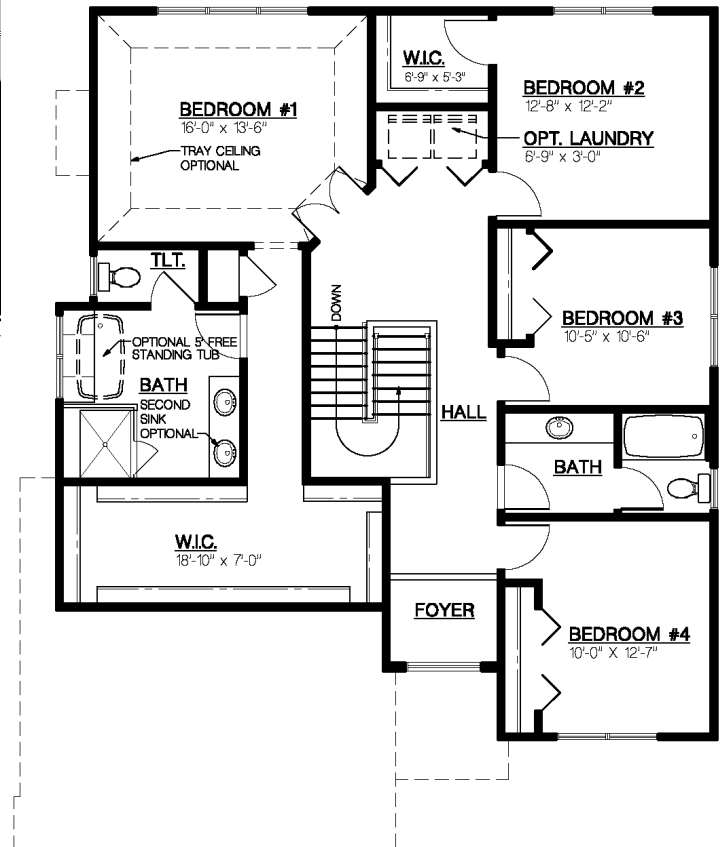

## The Stratford 4 Bedrooms

**First Floor**

- 2,690 Sq. Ft.
- 4 Bedrooms
- 2.5 Baths

**Second Floor**

[www.myphhome.com](http://www.myphhome.com)  
**Laura Moore 248.390.7792**

The floor plans and elevations are an artist's depiction and are meant as a guide. Renderings do not accurately depict the legal description of the property, boundaries, or dimensions. We cannot provide any guarantees that the actual elevation will not differ from the artist's depiction. The builder reserves the right to make changes in prices, materials, or specifications without notice or obligation.