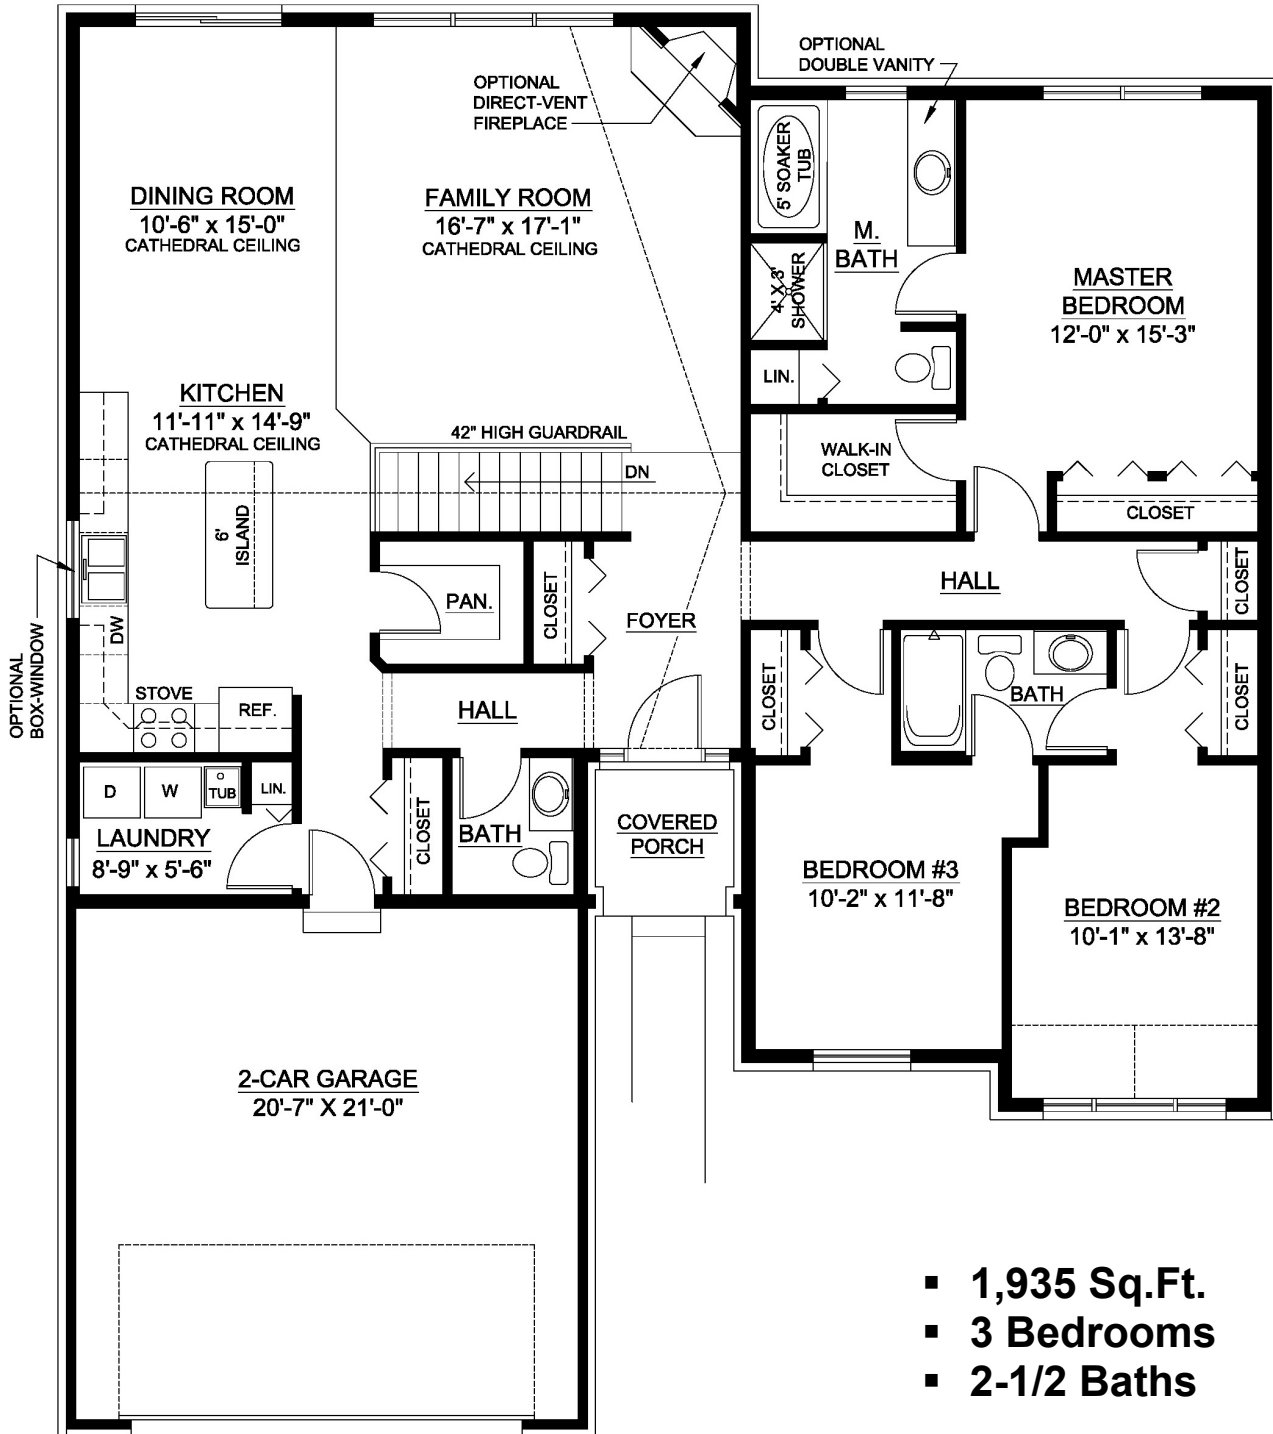

## The Cambridge 3 Bedrooms

- 1,935 Sq.Ft.
- 3 Bedrooms
- 2-1/2 Baths

[www.myphhome.com](http://www.myphhome.com)

**For more information call Laura Moore at (248) 390-7792**

The floor plans and elevations are an artist's depiction and are meant as a guide. Renderings do not accurately depict the legal description of the property, boundaries, or dimensions. We cannot provide any guarantees that the actual elevation will not differ from the artist's depiction. The builder reserves the right to make changes in prices, materials, or specifications without notice or obligation.