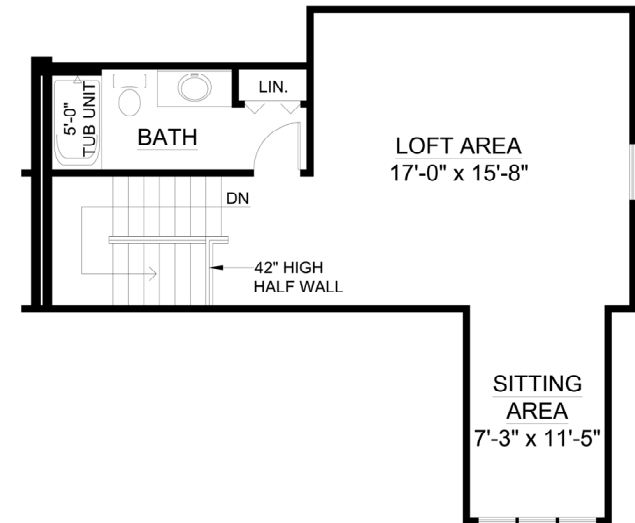

# Preserve at Hidden Lake Cottage Homes

(2) Bedrooms and (2) Full Baths  
(1,408 Sq. Ft. Total)

Optional:  
Loft / Sitting Area and Full Bath  
(1,980 Sq. Ft. Total)

For more information call  
**Laura at (248) 390-7792**  
[www.myphome.com](http://www.myphome.com)

The floor plans and elevations are an artist's depiction and are meant as a guide. Renderings do not accurately depict the legal description of the property, boundaries, or dimensions. We cannot provide any guarantees that the actual elevation will not differ from the artist's depiction. The builder reserves the right to make changes in prices, materials, or specifications without notice or obligation.