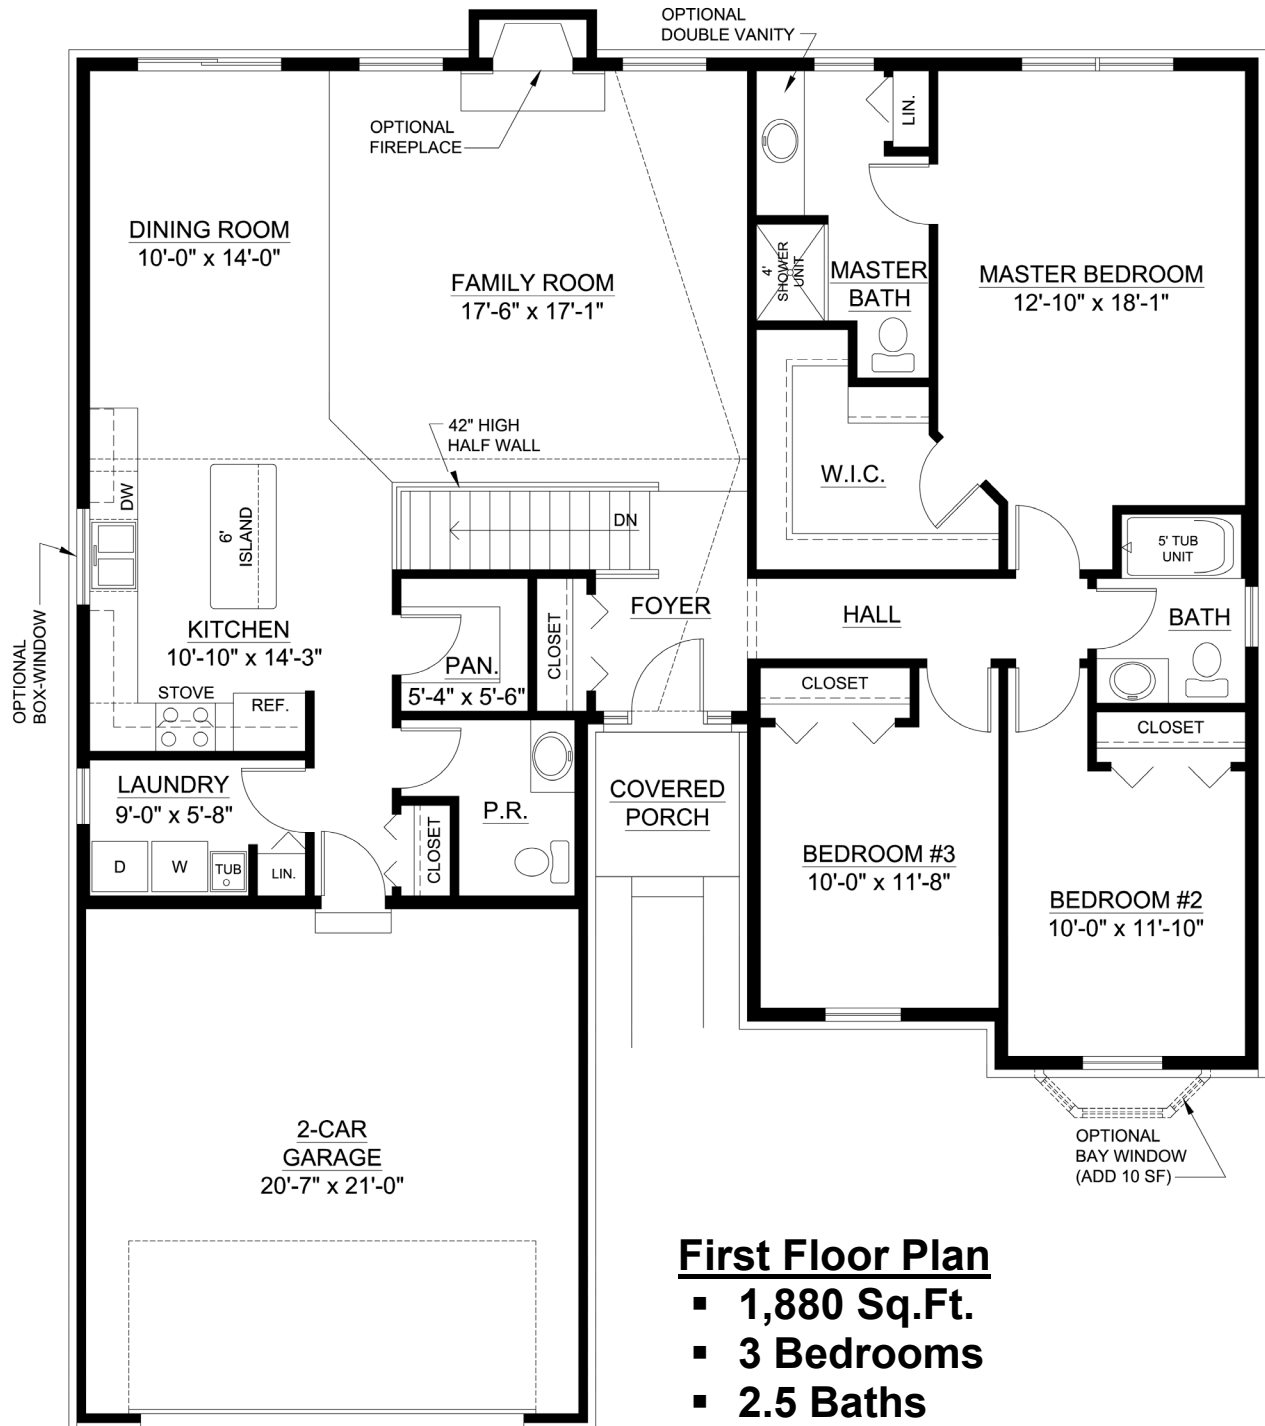

# The Modified Franklin

## 3 Bedrooms

### First Floor Plan

- 1,880 Sq.Ft.
- 3 Bedrooms
- 2.5 Baths

[www.myphome.com](http://www.myphome.com)

**For more information call Laura at (248) 390-7792**

The floor plans and elevations are an artist's depiction and are meant as a guide. Renderings do not accurately depict the legal description of the property, boundaries, or dimensions. We cannot provide any guarantees that the actual elevation will not differ from the artist's depiction. The builder reserves the right to make changes in prices, materials, or specifications without notice or obligation.