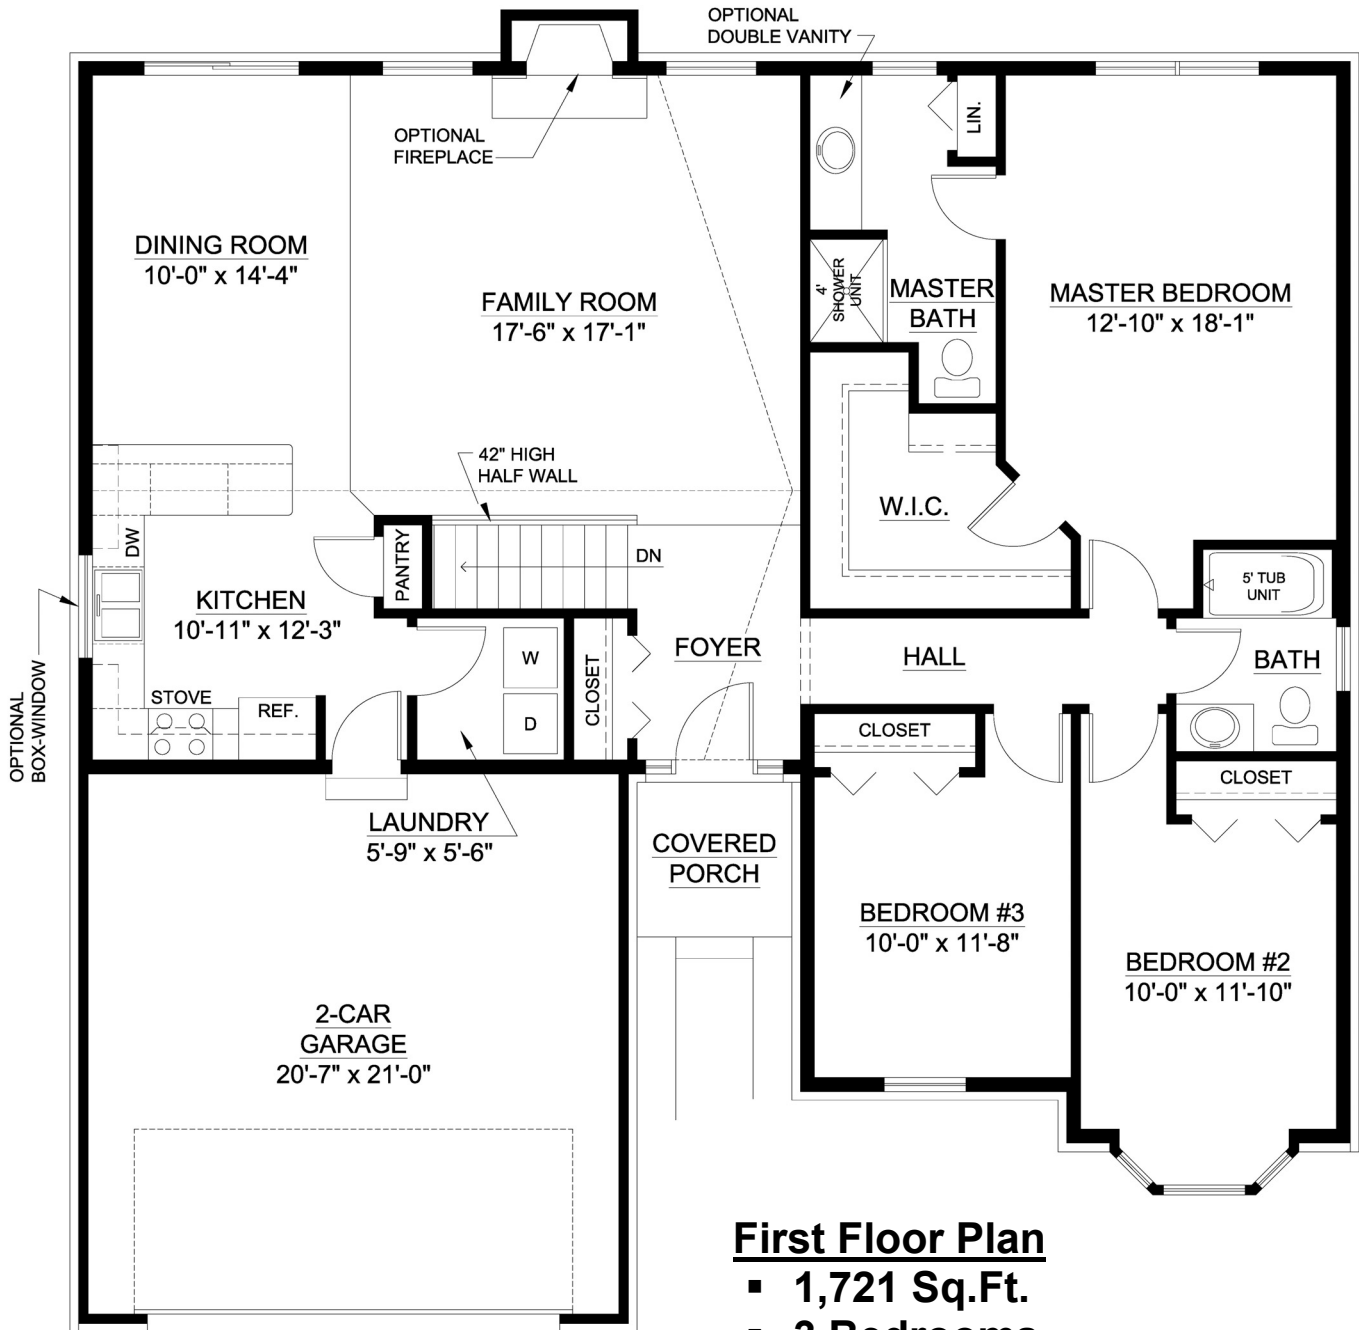

## The Franklin 3 Bedrooms

### First Floor Plan

- 1,721 Sq.Ft.
- 3 Bedrooms
- 2 Baths

[www.myphome.com](http://www.myphome.com)

**For more information call Laura Moore at (248) 390-7792**

The floor plans and elevations are an artist's depiction and are meant as a guide. Renderings do not accurately depict the legal description of the property, boundaries, or dimensions. We cannot provide any guarantees that the actual elevation will not differ from the artist's depiction. The builder reserves the right to make changes in prices, materials, or specifications without notice or obligation.