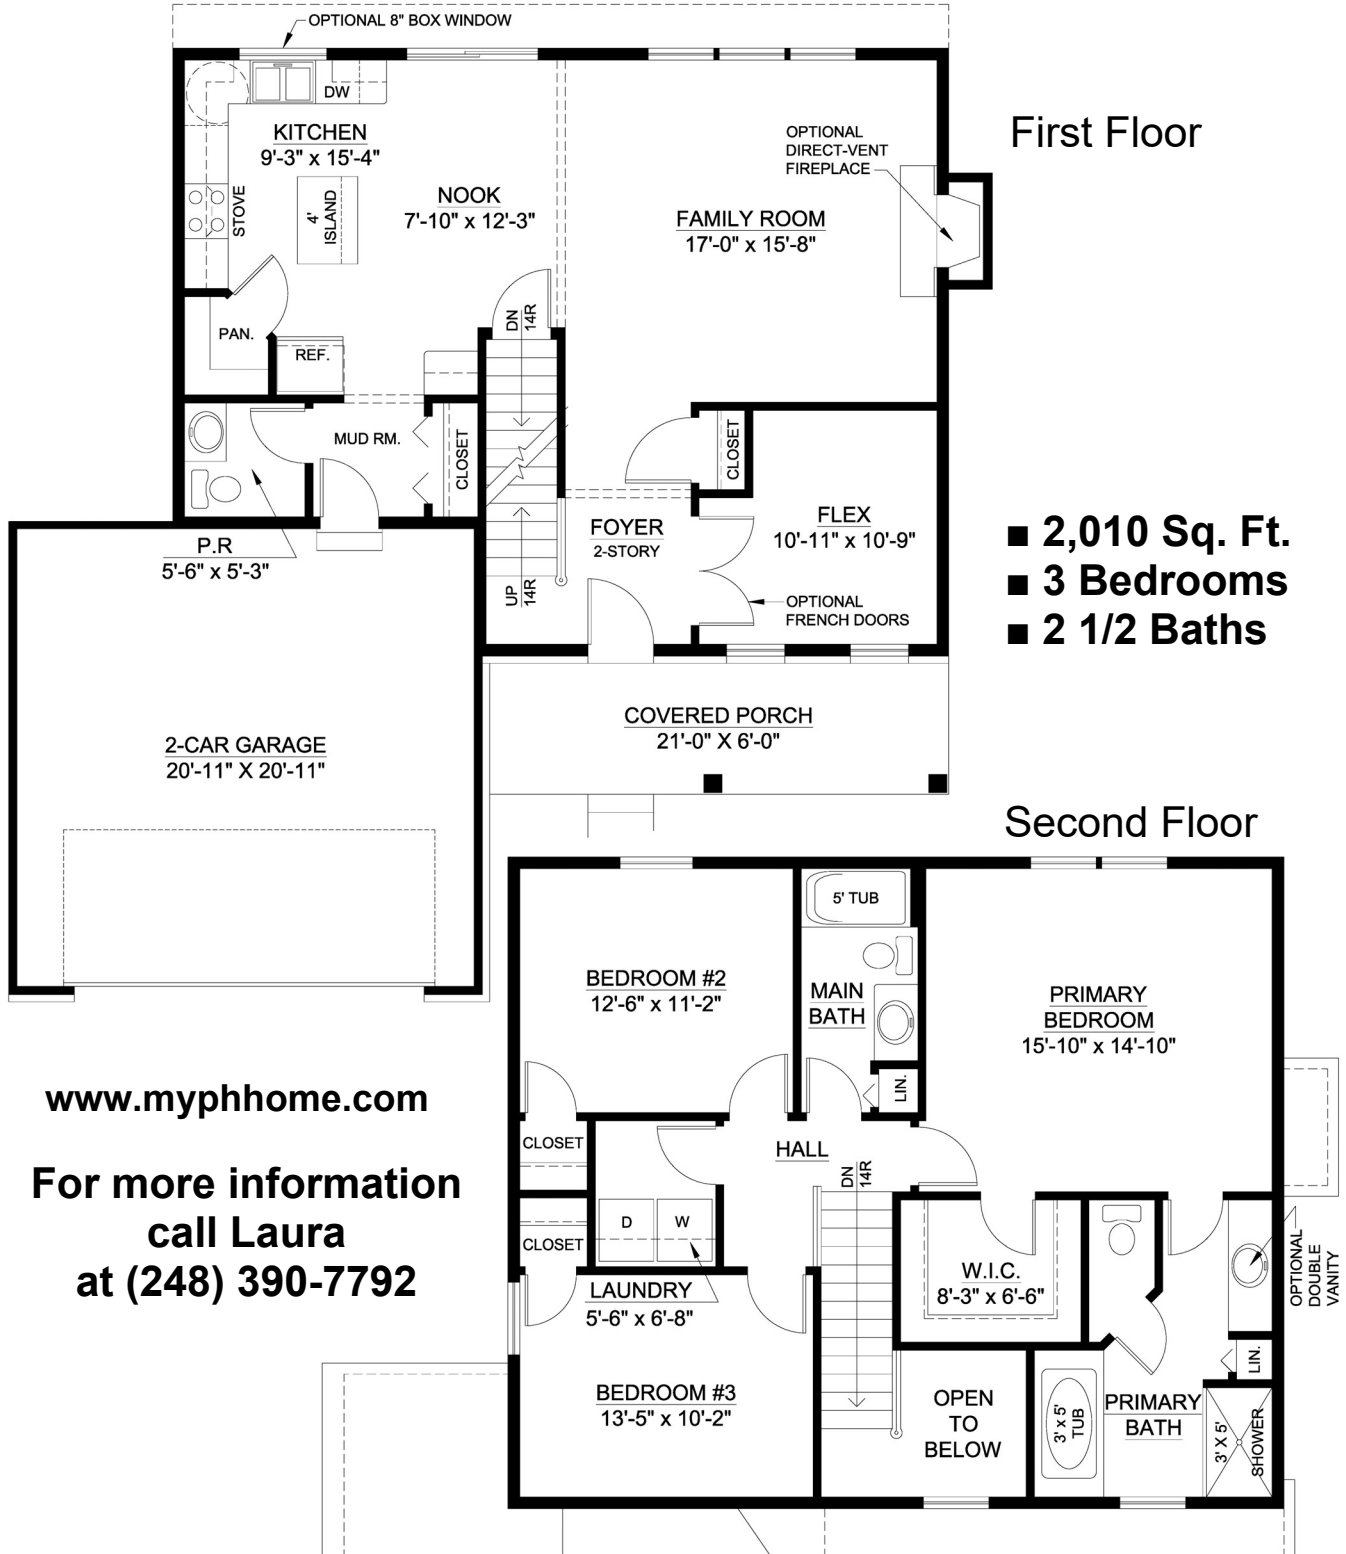

The Andover

First Floor

- 2,010 Sq. Ft.
- 3 Bedrooms
- 2 1/2 Baths

Second Floor

www.myphhome.com

For more information
call Laura
at (248) 390-7792

The floor plans and elevations are an artist's depiction and are meant as a guide. Renderings do not accurately depict the legal description of the property, boundaries, or dimensions. We cannot provide any guarantees that the actual elevation will not differ from the artist's depiction. The builder reserves the right to make changes in prices, materials, or specifications without notice or obligation.